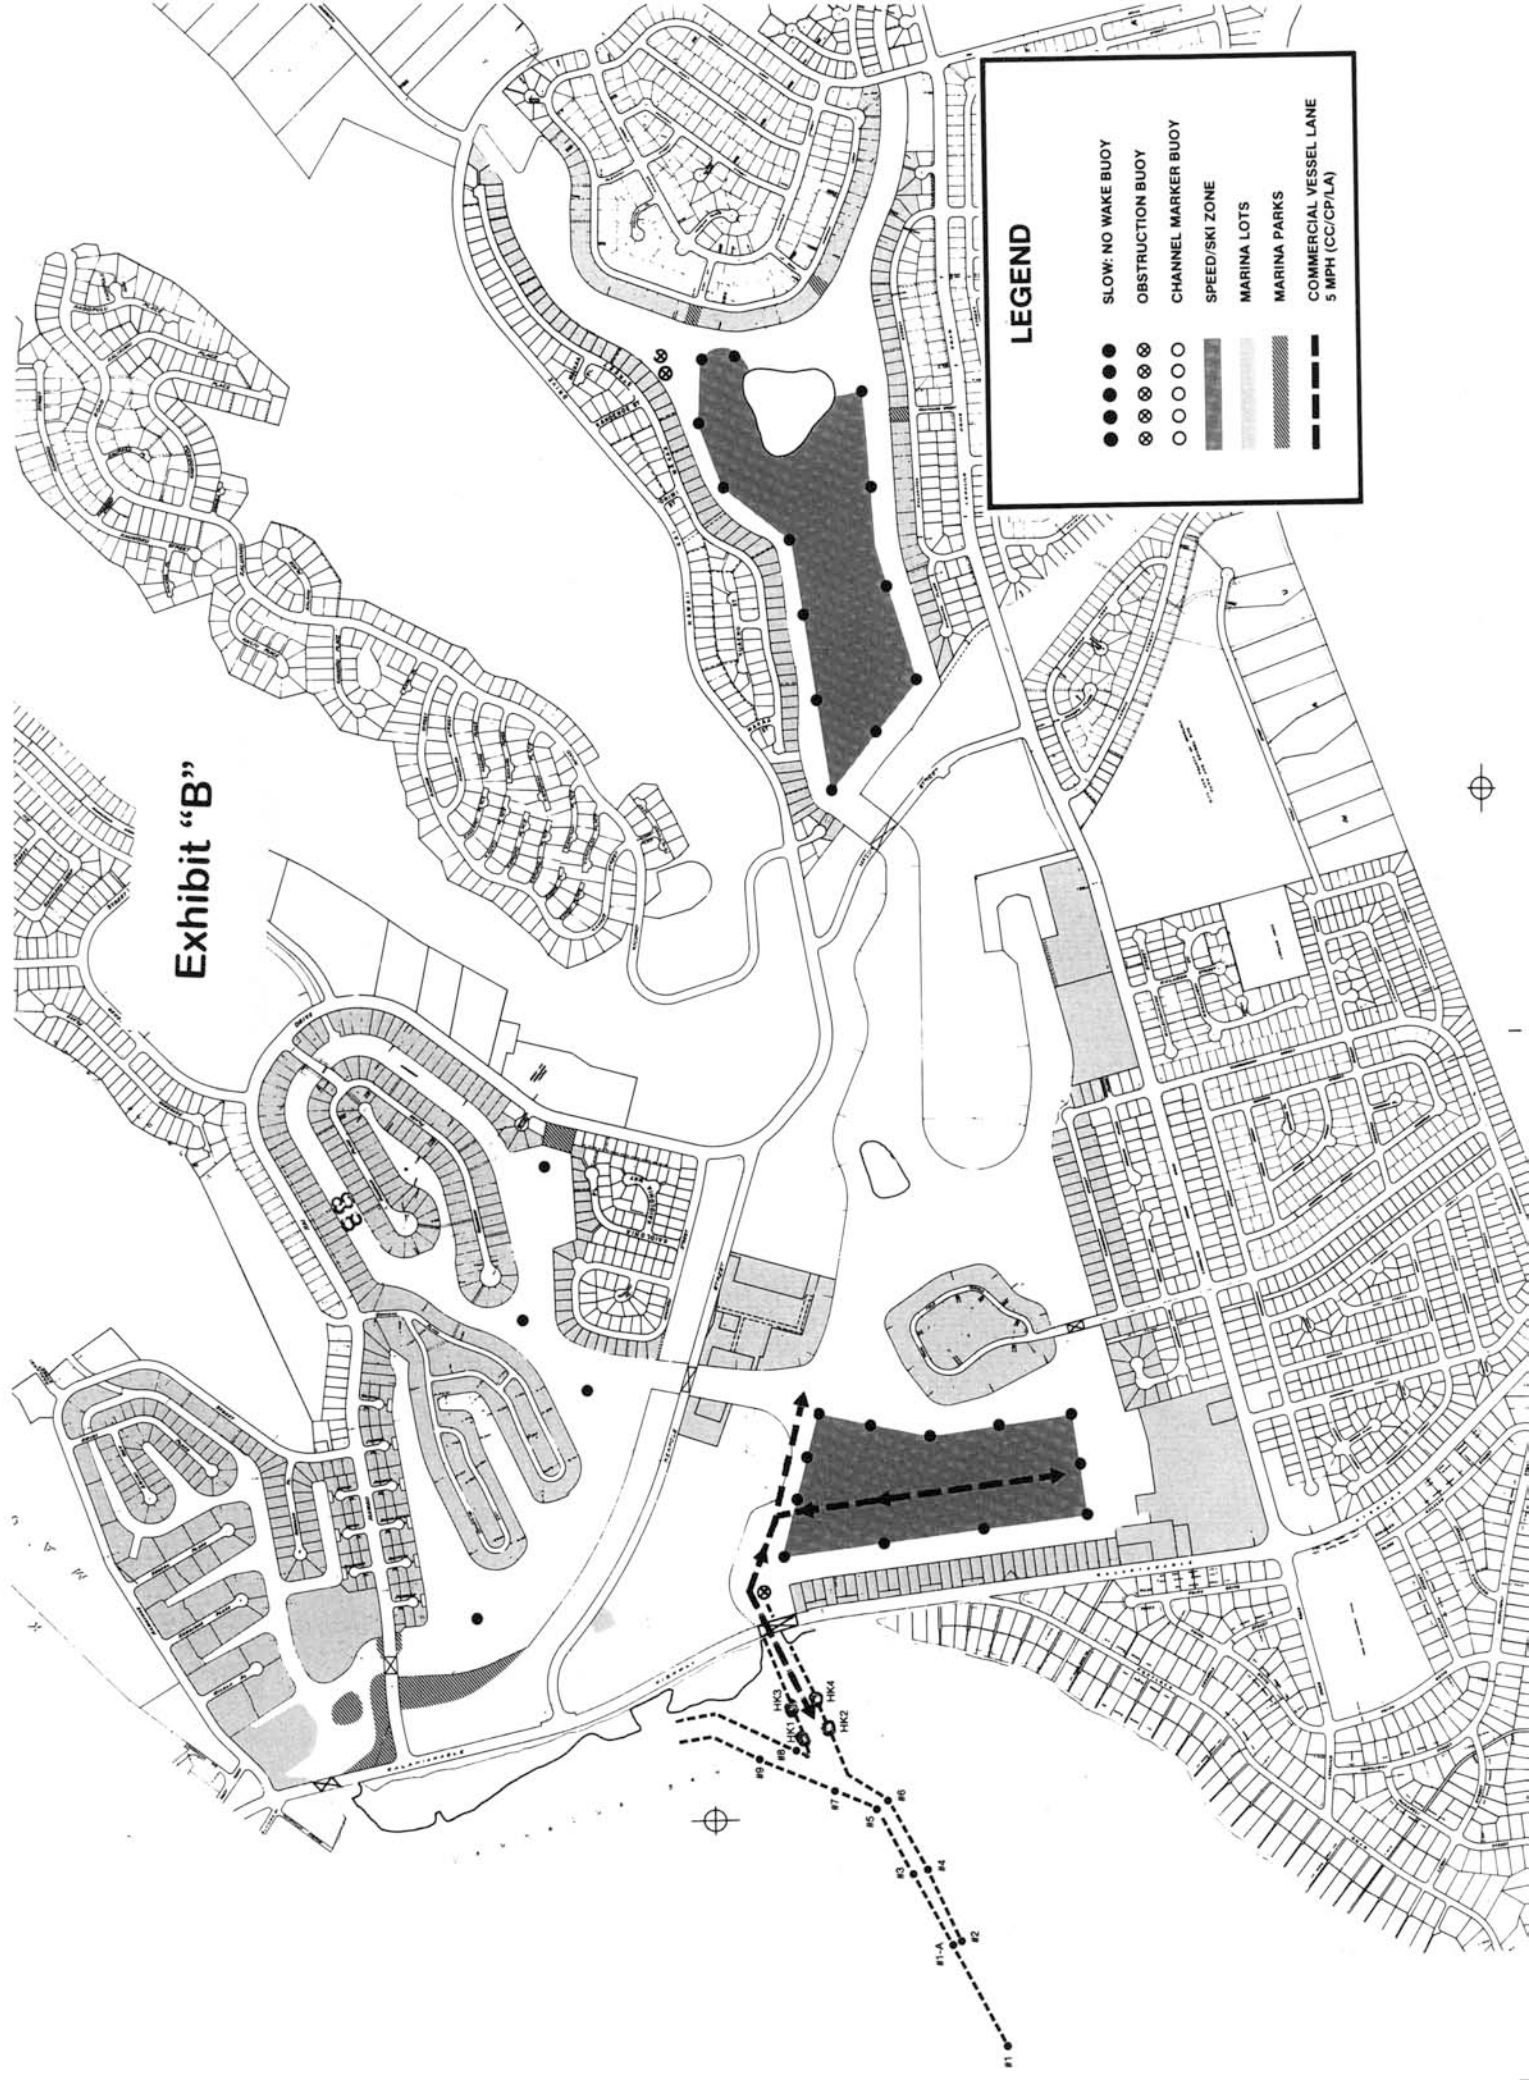

Exhibit "B"

LEGEND

- SLOW: NO WAKE BUOY
- ⊗ OBSTRUCTION BUOY
- CHANNEL MARKER BUOY
- ▒ SPEED/SKI ZONE
- ▒ MARINA LOTS
- ▒ MARINA PARKS
- COMMERCIAL VESSEL LANE
5 MPH (CC/CP/LA)

- 89
- 88
- 87
- 86
- 85
- 84
- 83
- 82
- 81-A
- 81

Exhibit "C"

MOORING RESTRICTIONS

LEGEND

- ***** Maximum Width of Mooring Zone 30 ft.
- Special Considerations 25 ft.
- ◆◆◆◆◆◆◆◆◆◆ 10 ft.

Note: The mooring zone is measured from the outside wall to the outboard side of the vessel moored at the dock.