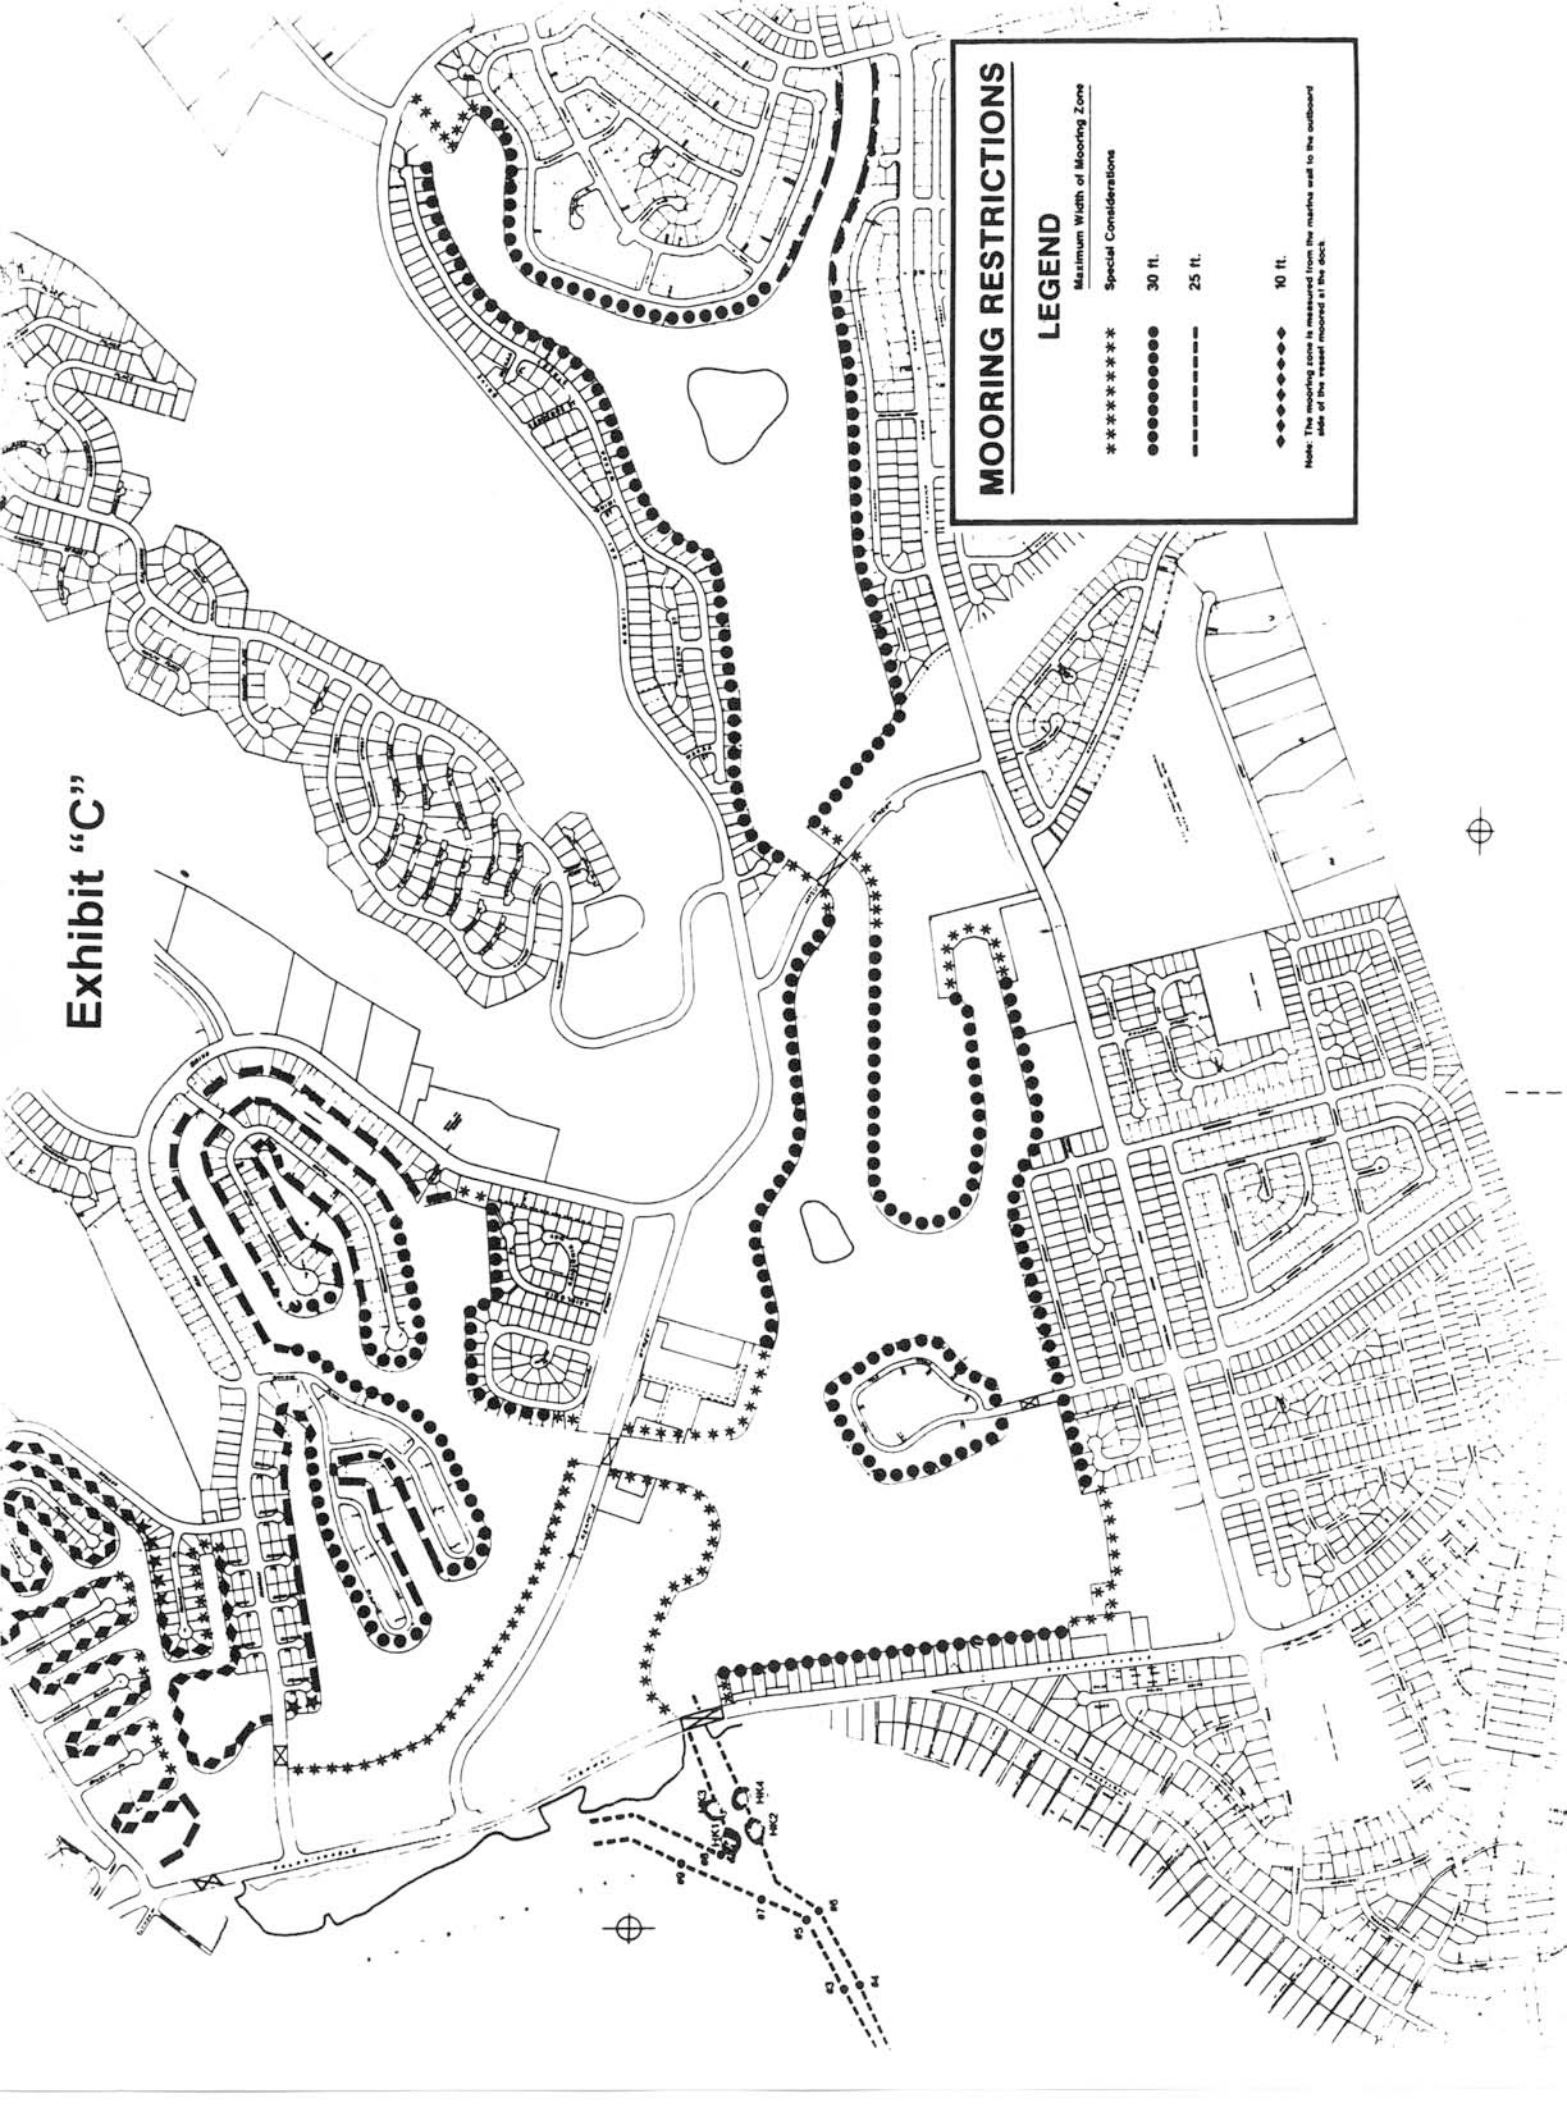

Exhibit "B"

LEGEND

- SLOW: NO WAKE BUOY
- ⊗ OBSTRUCTION BUOY
- CHANNEL MARKER BUOY
- ▒ SPEED/SKI ZONE
- ▒ MARINA LOTS
- ▒ MARINA PARKS
- COMMERCIAL VESSEL LANE
5 MPH (CC/CP/LA)

- 89
- 88
- 87
- 86
- 85
- 84
- 83
- 82
- 81-A
- 81

Exhibit "C"

MOORING RESTRICTIONS

LEGEND

- ***** Maximum Width of Mooring Zone 30 ft.
- Special Considerations 25 ft.
- ◆◆◆◆◆◆◆◆◆◆ 10 ft.

Note: The mooring zone is measured from the outside wall to the outboard side of the vessel moored at the dock.