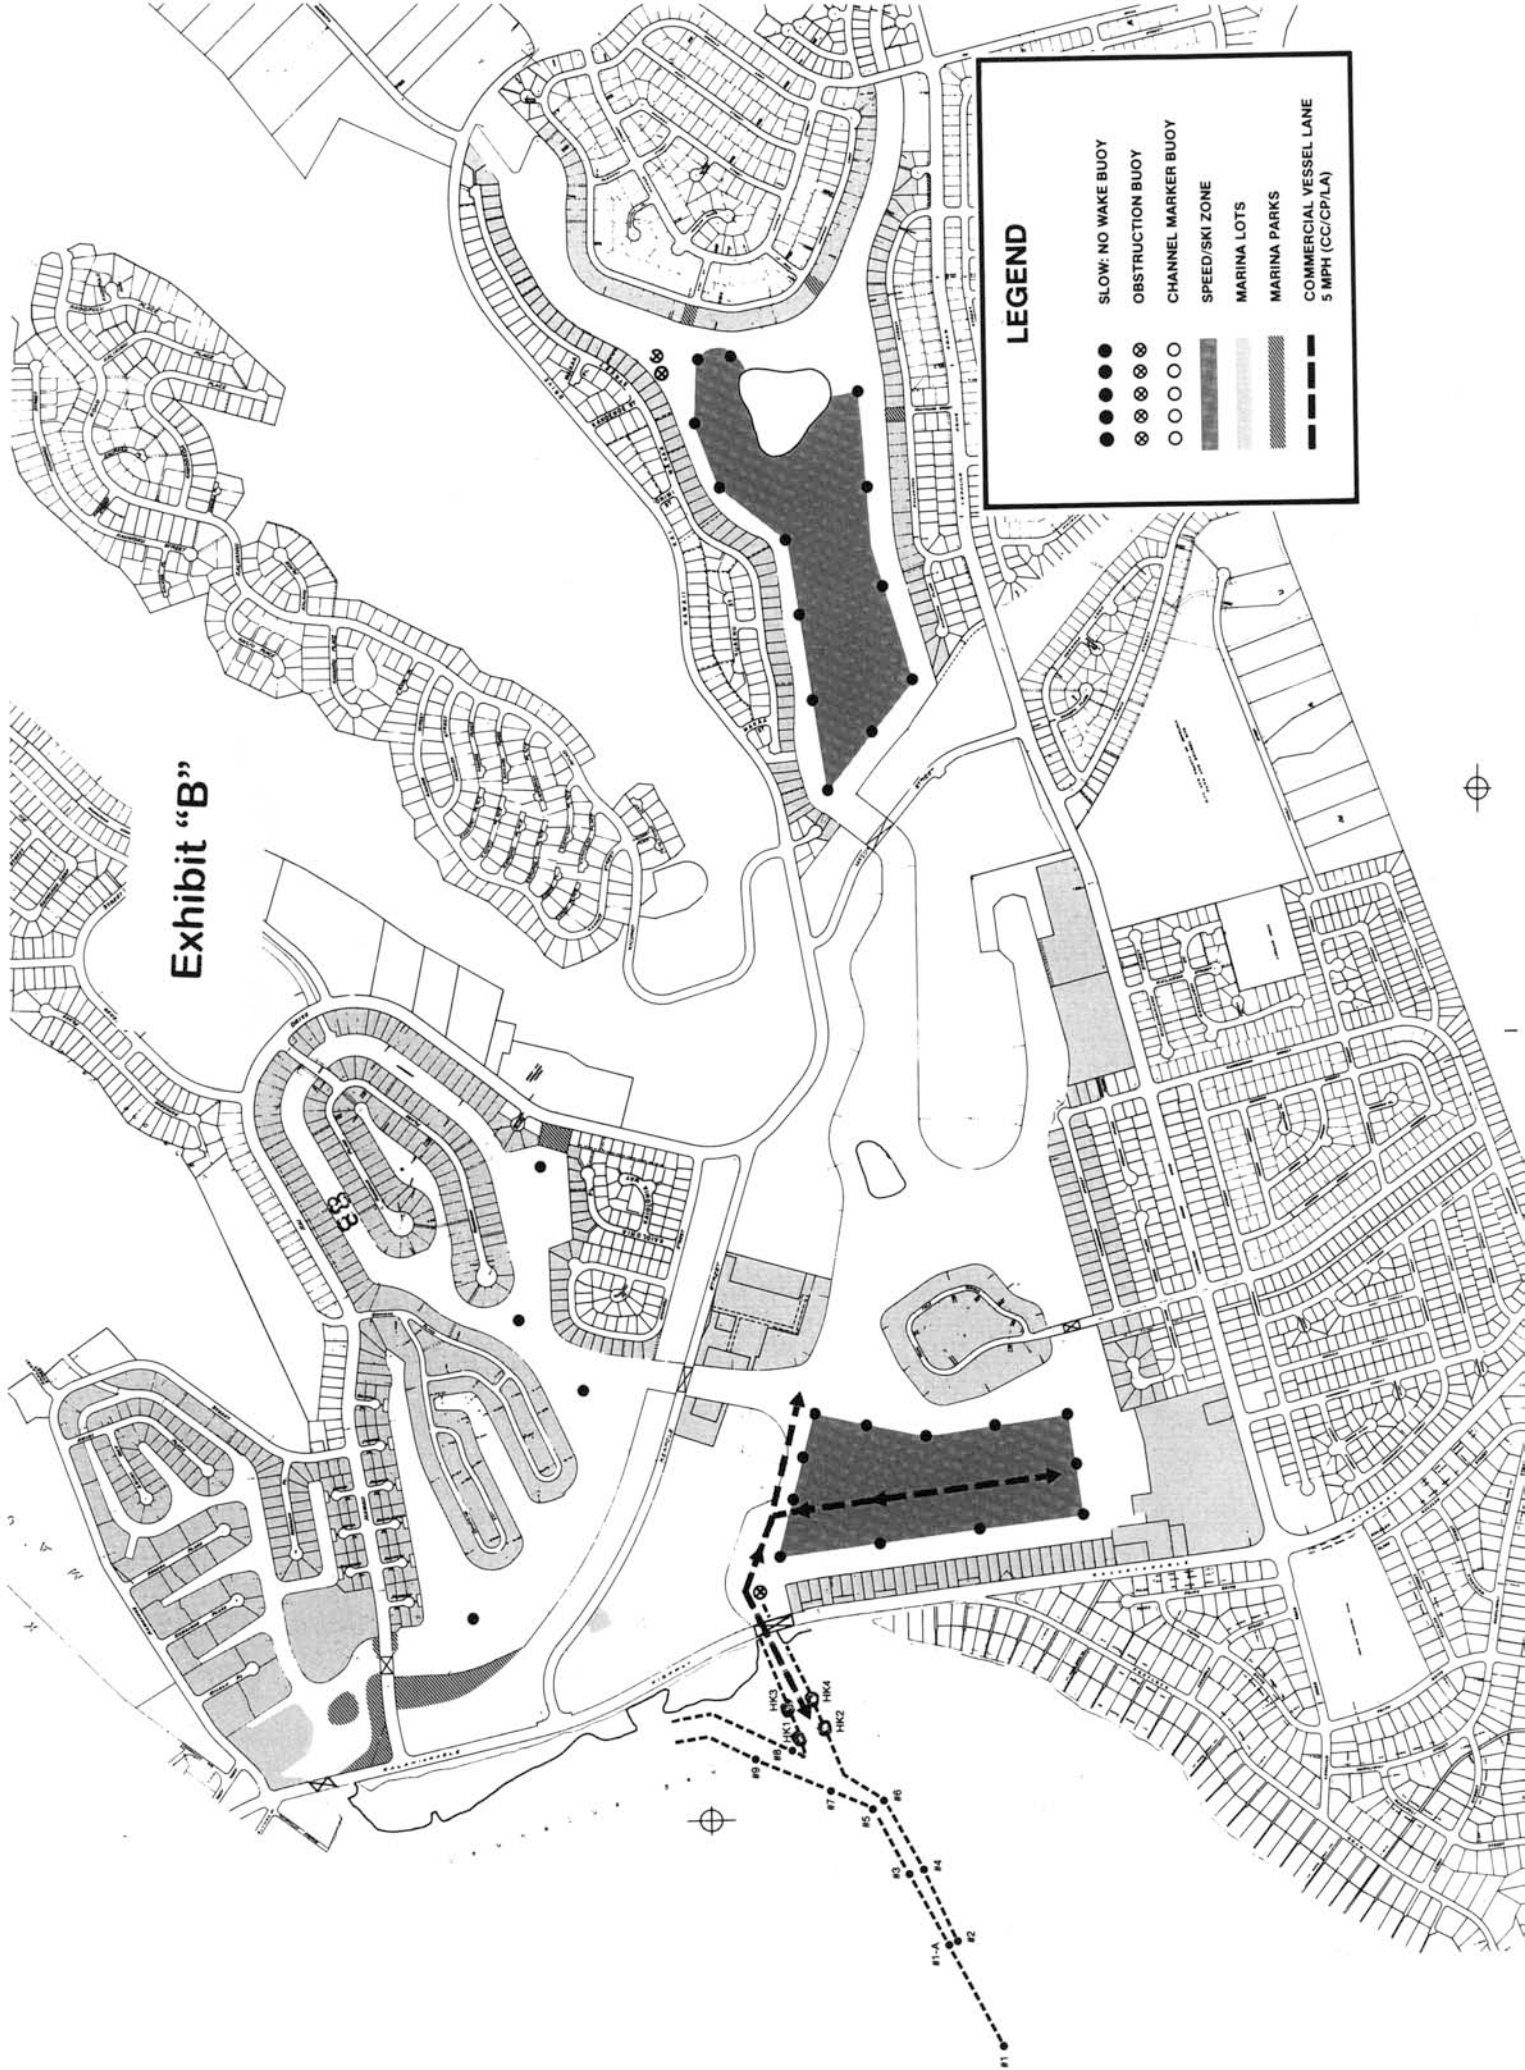

# Exhibit "B"

### LEGEND

- SLOW: NO WAKE BUOY
- ⊗ OBSTRUCTION BUOY
- CHANNEL MARKER BUOY
- ▒ SPEED/SKI ZONE
- ▒ MARINA LOTS
- ▒ MARINA PARKS
- COMMERCIAL VESSEL LANE  
5 MPH (CC/CP/LA)

# Exhibit "C"

### LEGEND

- \*\*\*\*\* Maximum Width of Mooring Zone 30 ft.
- Special Considerations 25 ft.
- 10 ft.
- ◆◆◆◆◆◆◆◆ 10 ft.

Note: The mooring zone is measured from the inside wall to the outboard side of the vessel moored at the dock.