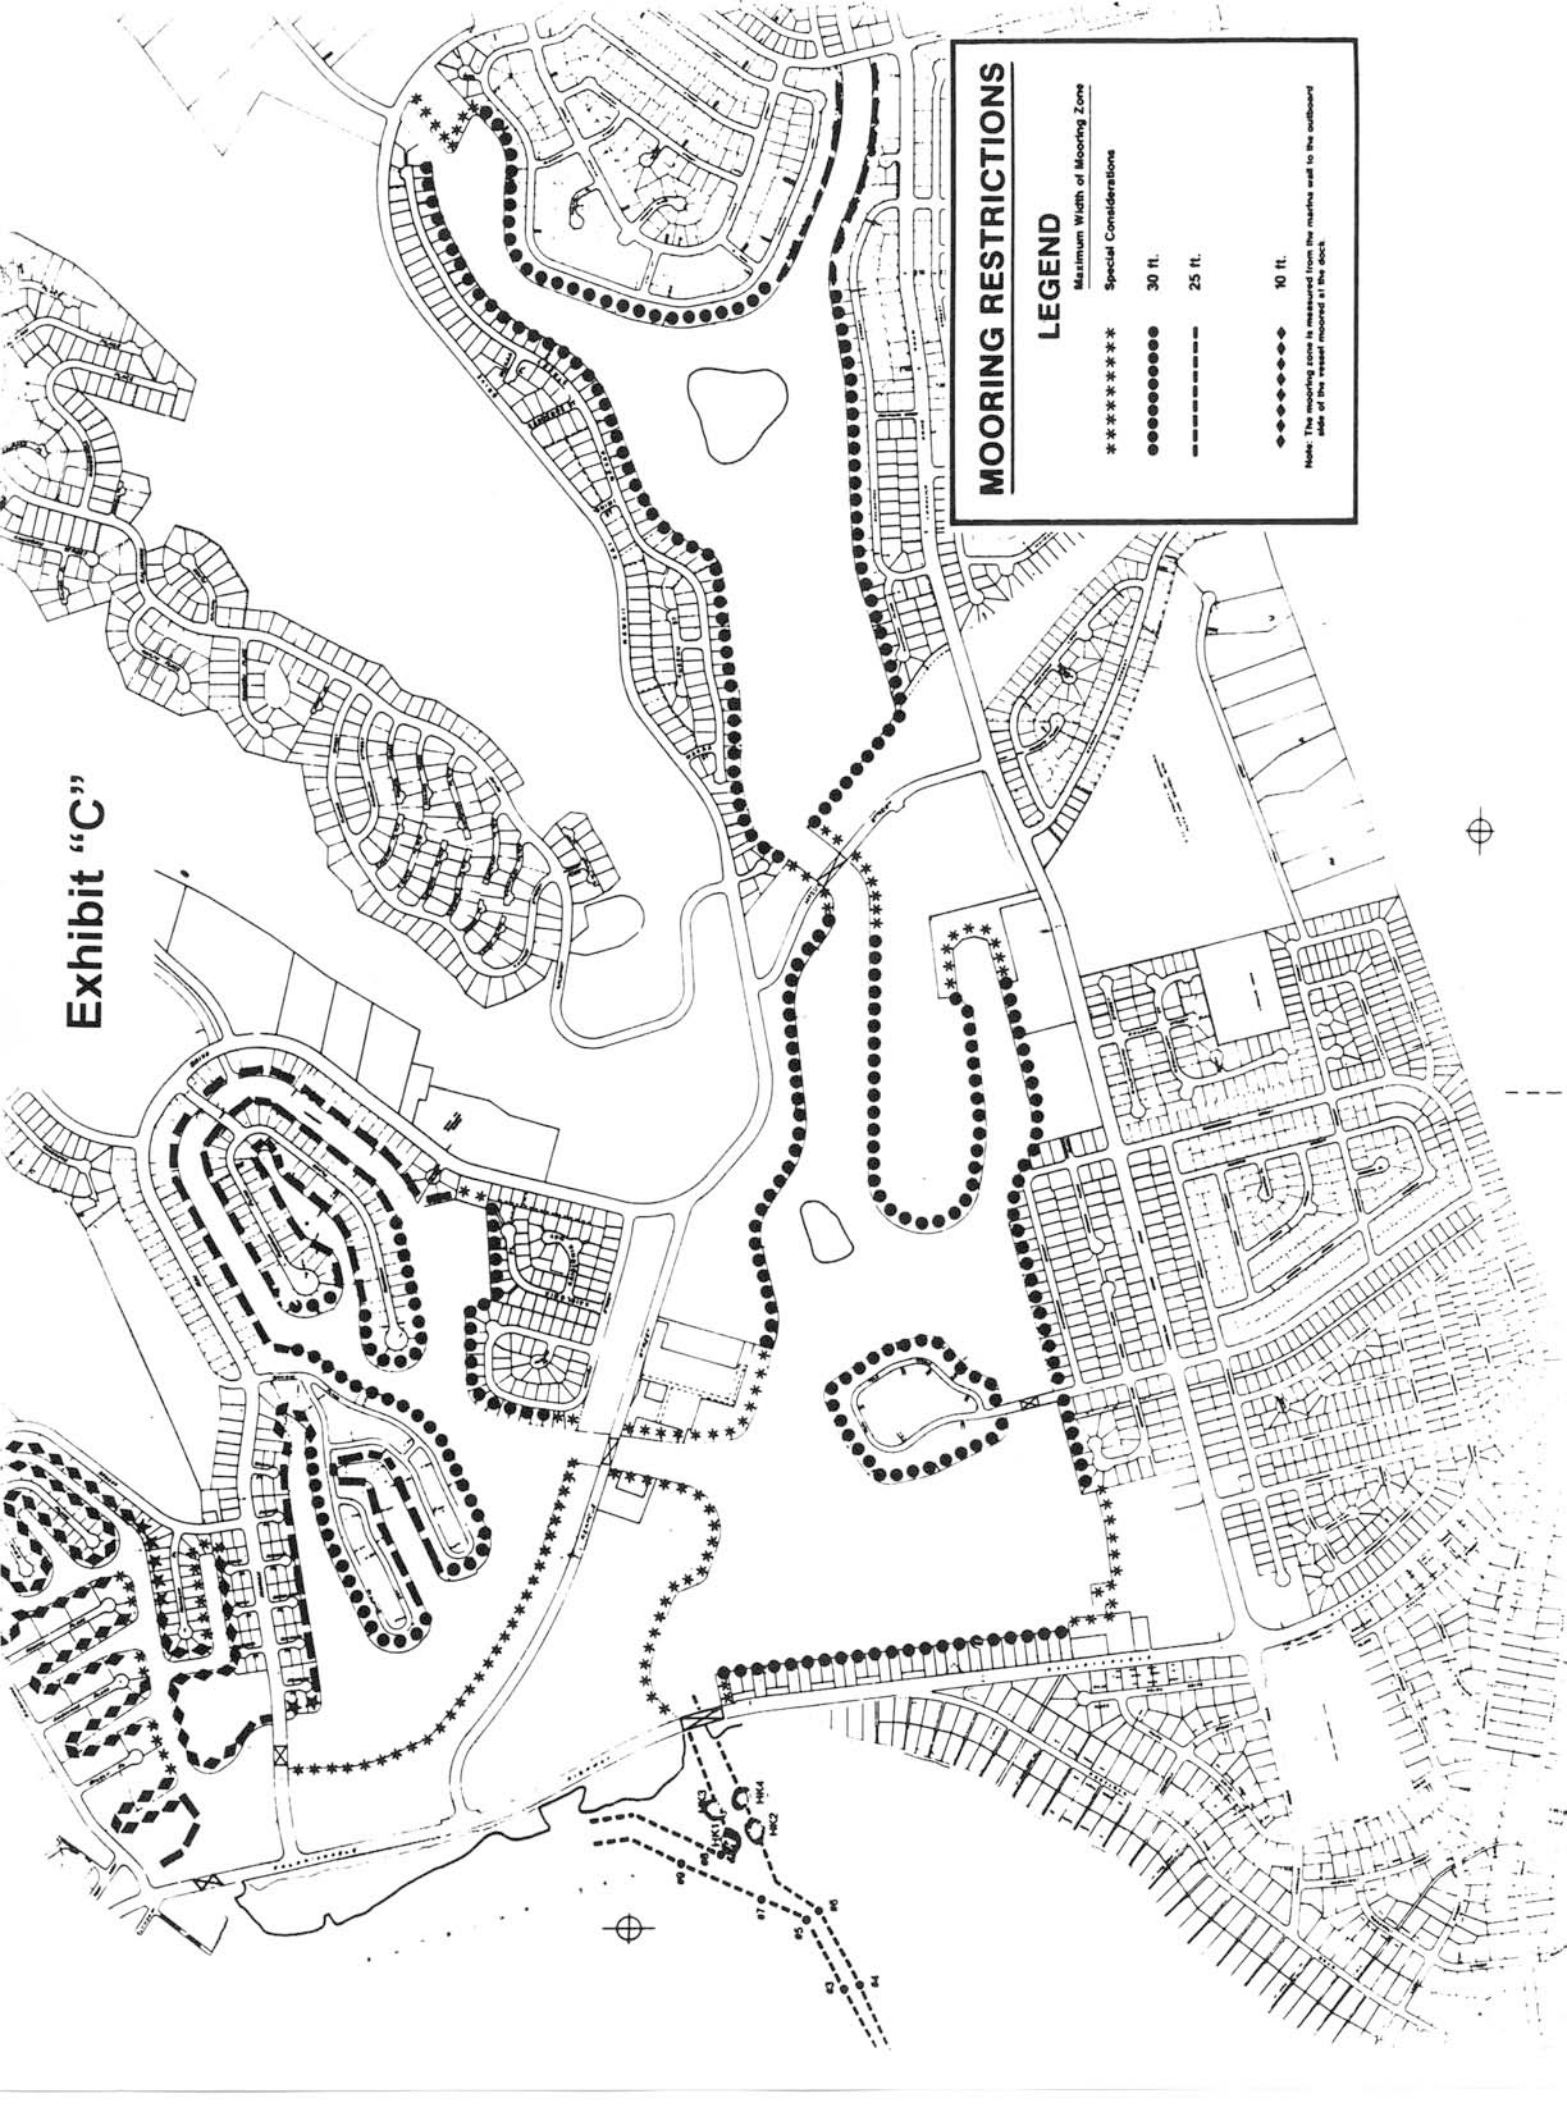

# Exhibit "B"

### LEGEND

- SLOW: NO WAKE BUOY
- ⊗ OBSTRUCTION BUOY
- CHANNEL MARKER BUOY
- ▒ SPEED/SKI ZONE
- ▒ MARINA LOTS
- ▒ MARINA PARKS
- COMMERCIAL VESSEL LANE  
5 MPH (CC/CP/LA)

## MOORING RESTRICTIONS

### LEGEND

- \*\*\*\*\* Maximum Width of Mooring Zone 30 ft.
- Special Considerations 25 ft.
- 10 ft.
- ◆◆◆◆◆◆◆◆ 10 ft.

Note: The mooring zone is measured from the inside wall to the outboard side of the vessel moored at the dock.